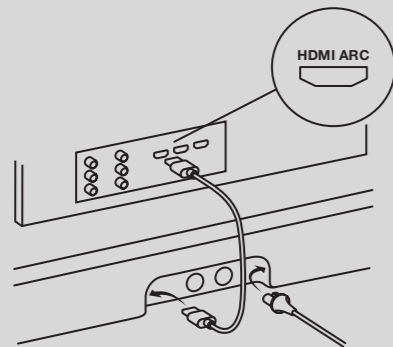

610-00052

Sonos Arc

Quickstart Guide

1 Connect the audio and power cables

Connect the HDMI cable from Sonos Arc into the HDMI ARC port on your TV, and plug in the power cord. Make sure your TV is on.

NOTE: The optical adapter in the box is only needed if your TV doesn't have an ARC port. (Dolby Atmos won't be supported.)